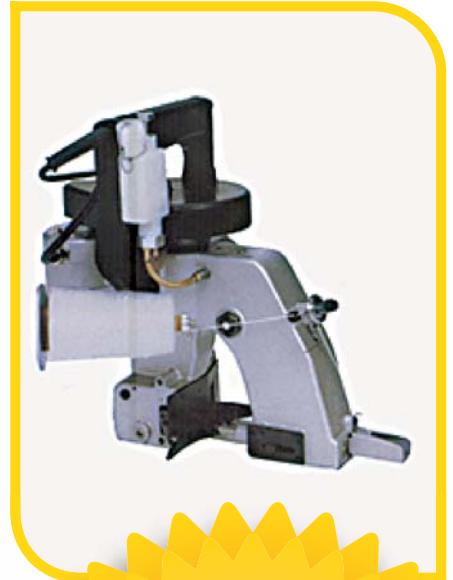

WALTHAMBURY®

www.walthambury.com / Tel : +44 (0) 1376 322722 / sales@murray.com

The proven and durable Newlong NP7A sewing head provides a high speed, cost effective solution for closing paper, plastic and net bags.

Specifications

- ☀ 4-7 Seconds per bag.
- ☀ 8.5mm fixed stitch length.
- ☀ Needle: DN x 1-25.
- ☀ 5.3kg total weight with thread.
- ☀ 60W Drive Motor.
- ☀ 240 Vac power supply
- ☀ Suitable for Kraft paper, cotton, hessian, jute, woven cloth, plastic and other bag materials.
- ☀ 12V or 110V power supplies to order.
- ☀ Pneumatic motor for hazardous environments

Part No. : NPS700

Thread Cones

☀ (new813) 10kg Polyester Thread 5S/12	£28.49 per cone
☀ (new811) 1.5kg Polyester Thread 12S/5	£4.32 per cone
☀ (new810) 200g Polyester Thread 12s/4 fold	£0.60 per cone

All thread prices delivered free of charge within England & Wales when ordered by the box.

ALSO AVAILABLE

This versatile stitcher can also be used in a fixed head role with Walthambury sack conveyors and automation equipment to increase productivity and drive down costs.

Key Benefits of an NP7 Fixed Head Solution

- ☀ Precise sewing head/conveyor speed synchronisation by an adjustable pulley between sewing head and motor.
- ☀ High quality cast alloy construction for heavy duty use.
- ☀ Integral oil lubrication system.
- ☀ Automatic stitcher start and stop and pneumatic thread cut off ensuring economic thread usage.
- ☀ Fully height adjustable to suit any bag size

Optional Extras

- ☀ Mechanically operated thread cut off.
- ☀ 10kg cotton cone holder.
- ☀ Wide range of conveyors and other automation equipment.
- ☀ Powered height adjuster

Walthambury
Anglia Way
Braintree
Essex
United Kingdom
CM7 3RG
Tel : +44 (0) 1376 322722
Email : sales@murray.com